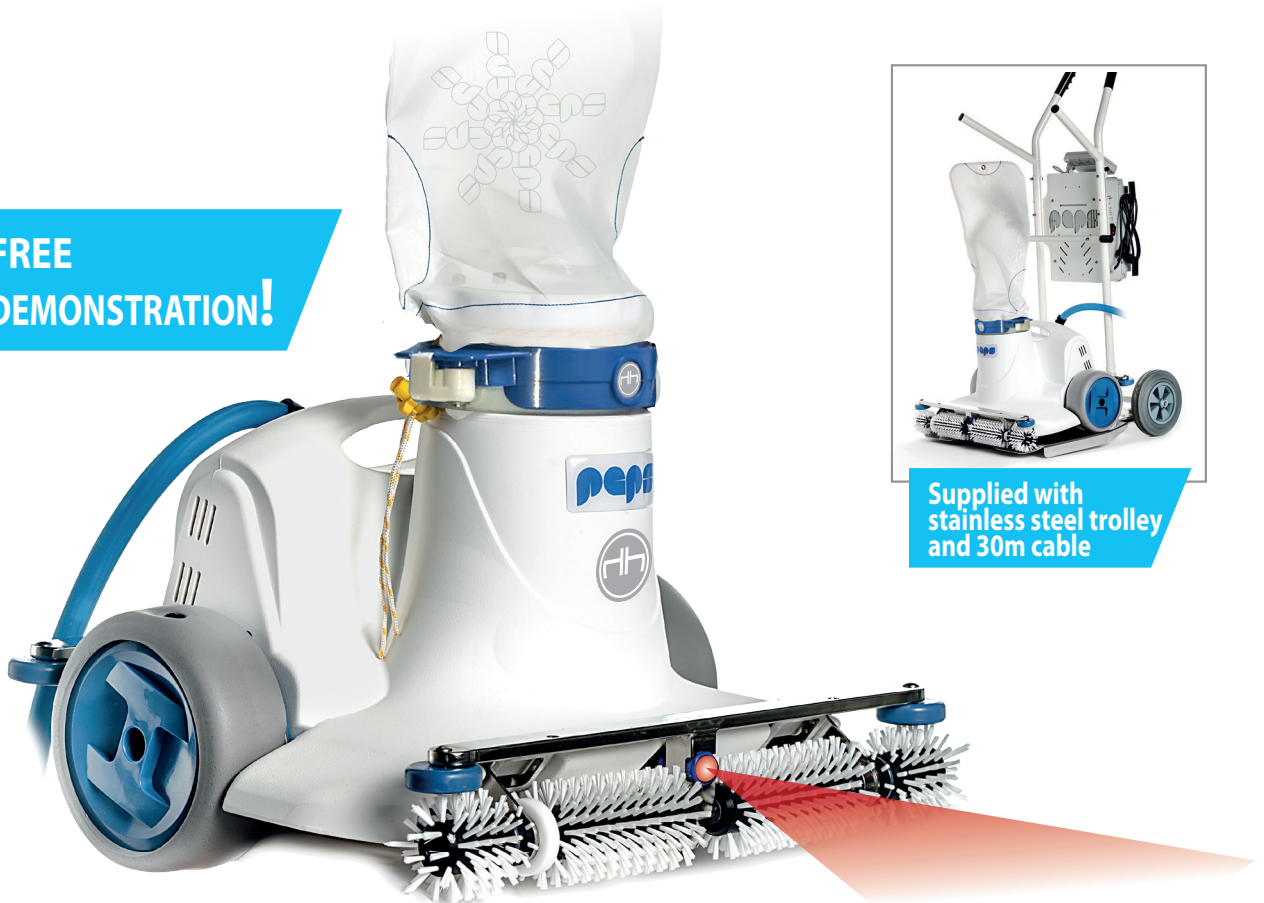

SCAN TO WATCH
THE VIDEO

Cleaning solution for commercial swimming pools

**FREE
DEMONSTRATION!**

Supplied with
stainless steel trolley
and 30m cable

Brushing function multiplied via rotary brush

Equipment is easy to use via its touch screen

Compact, lightweight and handy robot

Versatility of work for outstanding efficiency

For pools with slope less than 25 degrees

MADE IN FRANCE

Pool vacuum

Technical data

PEPS 200

PEPS 300

FILTERS

Pool length	Up to 25 m	25 to 50 m	● 75 microns	
Cleaner width	40 cm	60 cm	Fine filtration	xzpepsf01n02
Cleaning speed	10 m/mn	12 m/mn	● 105 microns	
Suction power	37 m ³ /h	37 m ³ /h	Classic filtration	xzpepsf01n01
Weight out of water/ in water	14 kg/ 2 kg	17 kg/ 2 kg	(delivered as standard)	
Cable length	30 m (supplied)	40 m (supplied), 30 m optional	● 250 microns	
Trolley	In stainless steel (supplied)	In stainless steel (supplied)	Filtration for exteriors	xzpepsf01n03
Filtration capacity	4 kg of sand	6 kg of sand	● 1000 microns	
IR (detection walls)	1	1	Filtration for reopen the pool	xzpepsf01n04
Power supply	110 v-240 v / 12 vdc	110 v-240 v / 12 vdc		
References	xypeps200	xypeps300 (Available 09/2019)		

The warranty is 2 years for parts and work and on-site visits. (Excludes consumables). Non-contractual photos.

Gyroscope

Sucks in 15 cm up to 5 meters deep

With floating, waterproof and shockproof radio remote control